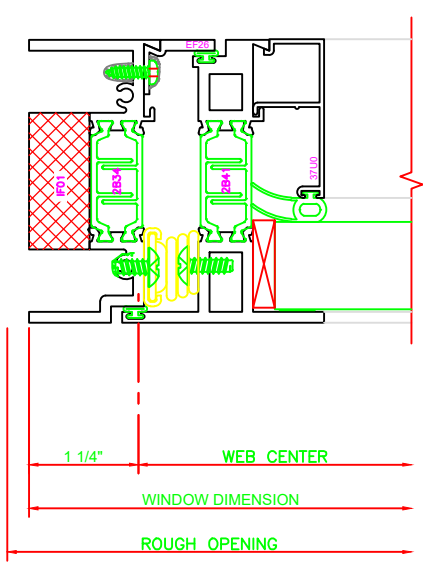

403	JAMB
	325
	PROJECT OUT \ FIXED

100	HEAD
	325
	FIXED

521	MEETING RAIL
	325
	FIXED \ PROJECT OUT
	CAM LOCK

421	JAMB
	325
	PROJECT OUT \ FIXED
	4-BAR ARMS

220	SILL
	325
	PROJECT OUT
	4-BAR ARMS