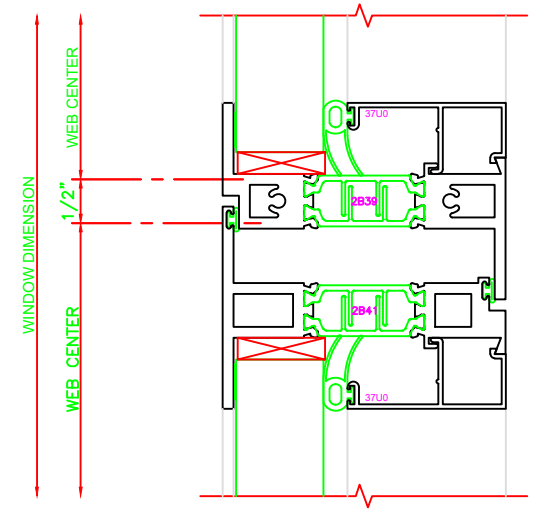

403	JAMB
	325
	PROJECT OUT \ FIXED

100	HEAD
	325
	FIXED

521	MEETING RAIL
	325
	FIXED \ PROJECT OUT
	CAM LOCK

421	JAMB
	325
	PROJECT OUT \ FIXED
	4-BAR ARMS

220	SILL
	325
	PROJECT OUT
	4-BAR ARMS