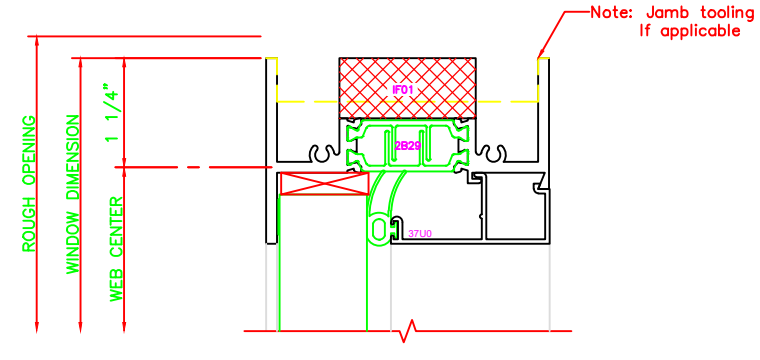

403	JAMB
	325
	PROJECT OUT \ FIXED

100	HEAD
	325
	FIXED

521	MEETING RAIL
	325
	FIXED \ PROJECT OUT
	CAM LOCK

421	JAMB
	325
	PROJECT OUT \ FIXED
	4-BAR ARMS

220	SILL
	325
	PROJECT OUT
	4-BAR ARMS